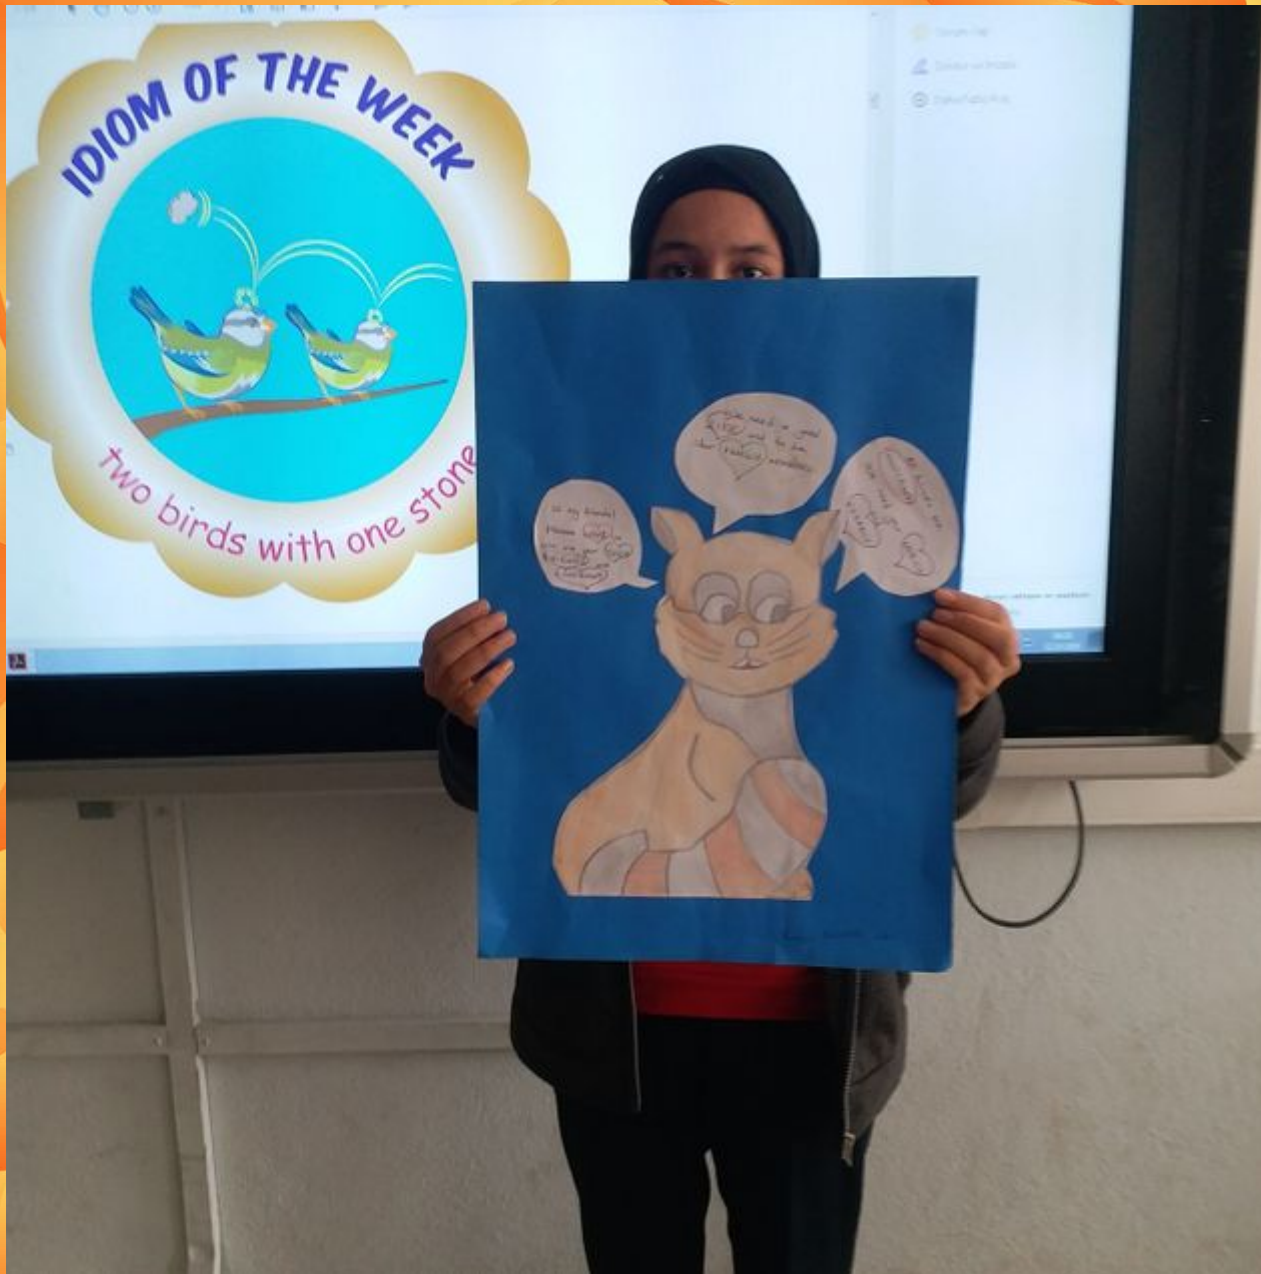

KÜTAHYA KILIÇARSLAN ANATOLIAN HIGH SCHOOL -TURKEY

Let's save animals

TRUE

FRIENDS

CONFIDANT

FAMILY
MEMBERS

A hand-drawn silhouette of a dinosaur is centered on a piece of light blue graph paper. The silhouette is filled with a light pink color. The words "FAMILY" and "MEMBERS" are written in a thick, pink, hand-drawn font across the body of the dinosaur. The word "FAMILY" is on the top line, and "MEMBERS" is on the bottom line. The dinosaur's head is on the left, and its tail is on the right. The entire composition is set against a background of a light pink paper with a decorative orange and yellow geometric border.